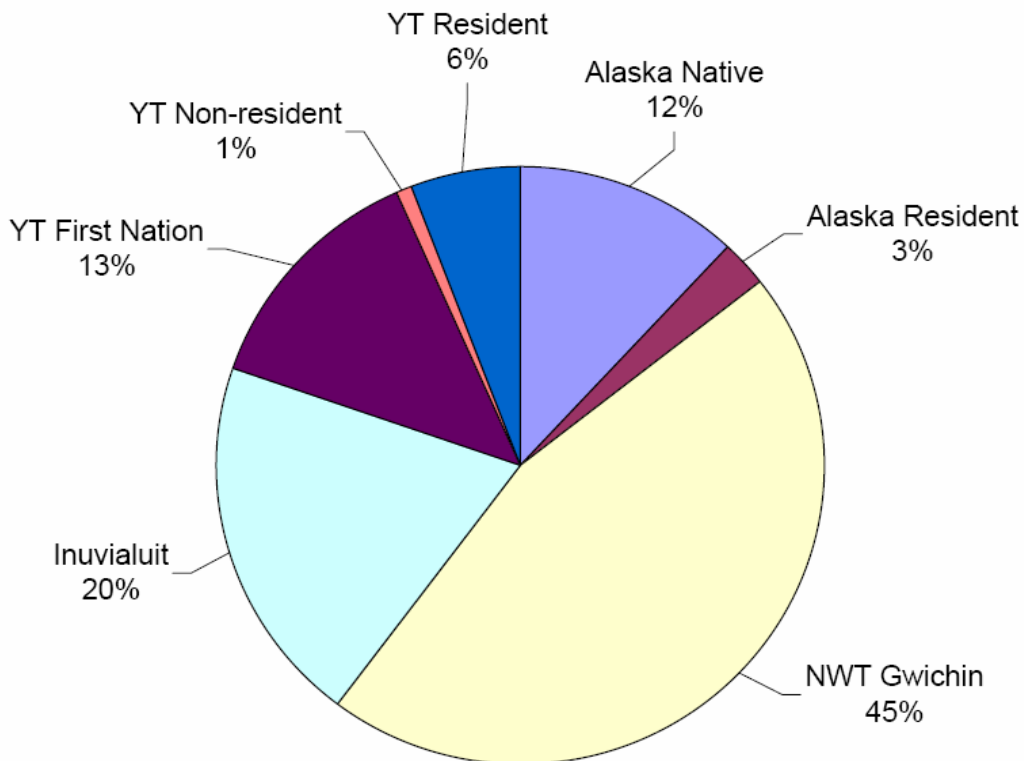

Average Percentage Of Porcupine Caribou Harvest By User Group

This reported harvest was from the only three years (1992, 1993 and 1994) that harvest information was collected across the range of the herd and is based on an average of 4,000 animals harvested per annum

A few NWT residents also harvest (<1%)